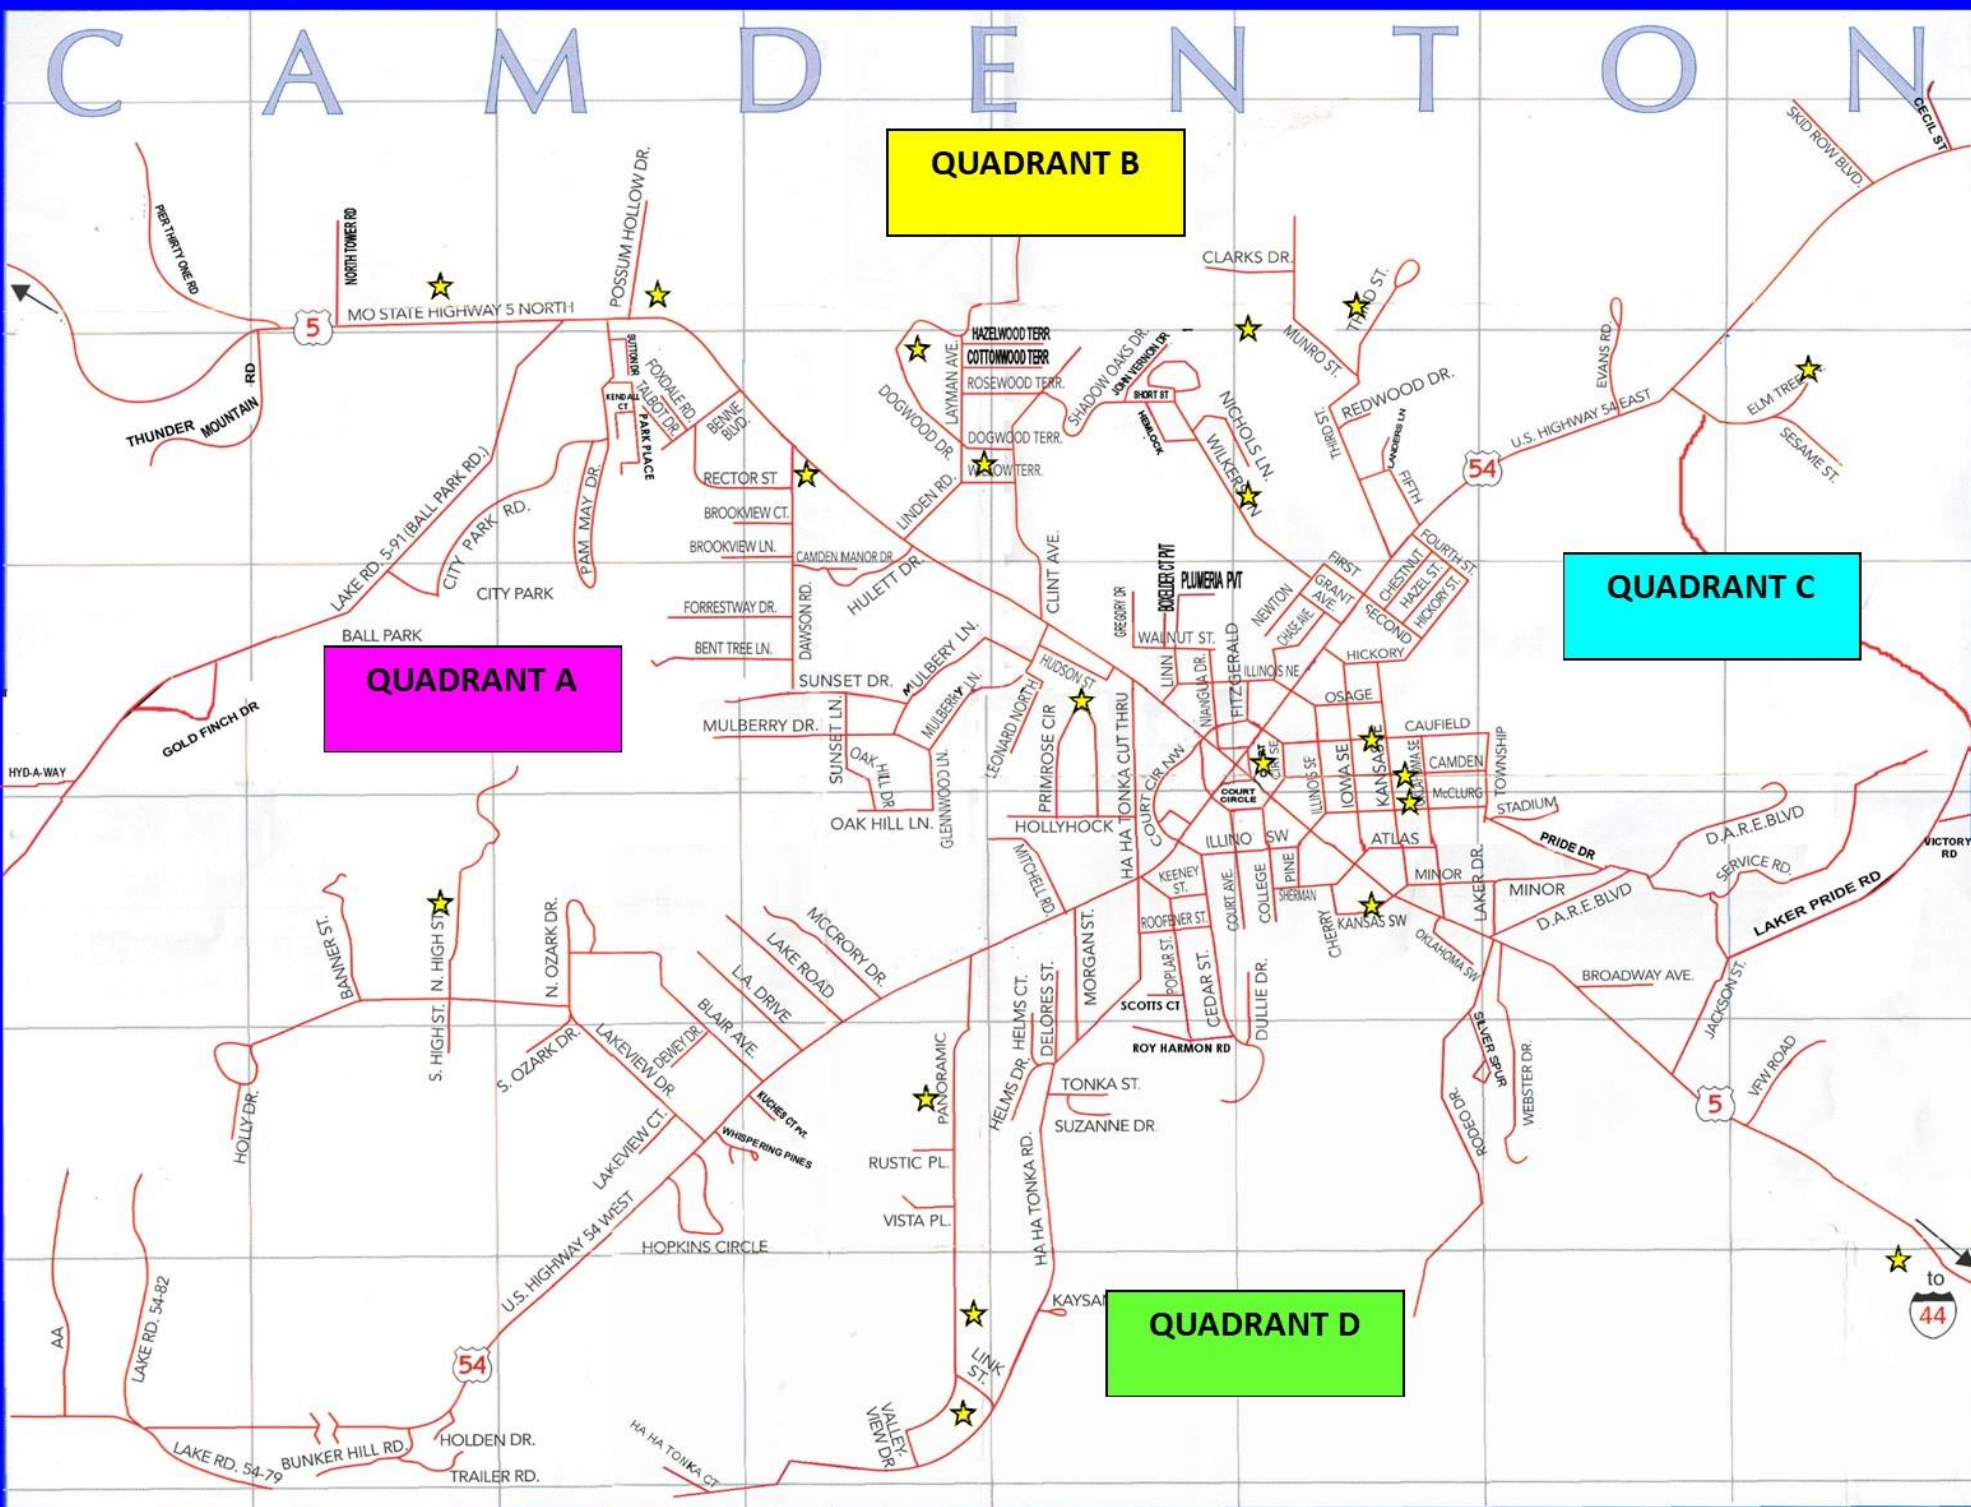

C A M D E N T O N

QUADRANT B

QUADRANT A

QUADRANT C

QUADRANT D

QUADRANT A	QUADRANT B	QUADRANT C	QUADRANT D	OUTSIDE CITY LIMITS
97 N. HIGH ST	64 TRAIL RIDGE LN	175 ELM TREE LN	54 KANSAS ST SW	
143 PRIMROSE LN	377 THIRD ST	202 CAMDEN AVE	240 PANORAMIC DR	
793 N. BUSINESS RT 5	76 WILKERSON AVE	145 CAULFIELD AVE	578 PANORAMIC DR	
	65 WILLOW TERR	163 MCCLURG AVE	901 HA HA TONKA RD	
	1974 N. BUSINESS RT 5 SATURDAY ONLY	20 CAMDEN CT SE	527 S. BUSINESS RT 5	
	216 DOGWOOD DR			
	1064 N. BUSINESS RT 5			